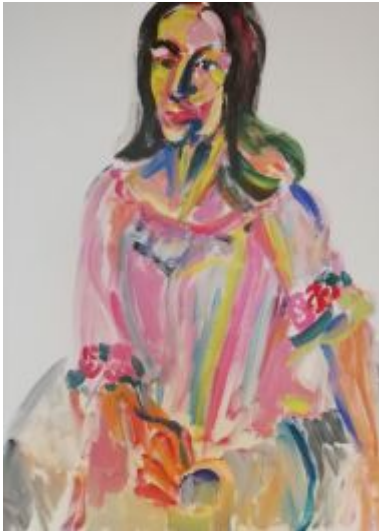

DOPPELPORTRAIT MIT DEN HUNDEN Acryl 80x100 cm **700.-**

DOPPELPORTRAIT SOMMERBILD Acryl 80x100 cm **700.-**

PORTRAIT USCHI Acryl 80x100 cm **700.-**

CLARA Acryl 80x100 cm **700.-**

PORTRAIT KIM Acryl 100x80 cm **700.-**

PORTRAIT Acryl 70x80 cm **700.-**

DOPPELPORTRAIT Acryl 80x70 cm **700.-**

PORTRAIT DYA Acryl 60x80 cm **500.-**

PORTRAIT KIM Acryl 60x80 cm **500.-**

PORTRAIT CLARA Acryl 50x70 cm **500.-**

PORTRAIT Acryl 40x50 cm **500.-**