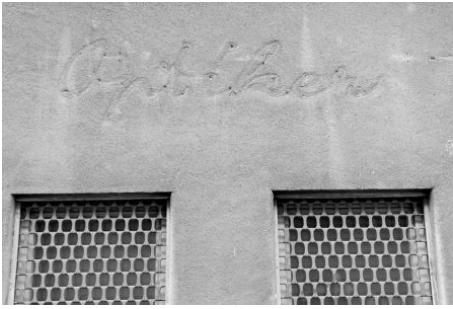

#6 TREAT ME LIKE A LOSER (15. Bezirk)