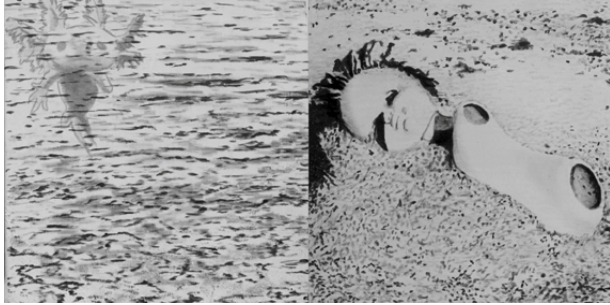

ROTER VARI 2016 Pastell 40x30 cm

470.-

Sara PANCOT

TOO LITTLE – TOO MANY 2017

Acryl, Graphit, Kohle, Hundehaare, Spiegelstücke/Leinwand 2x125x42 cm **400.-**

WE SINK IN WATERS DEEP 2017

Acryl, Graphit, Kohle, Sand auf Leinwand 2x51x51 cm